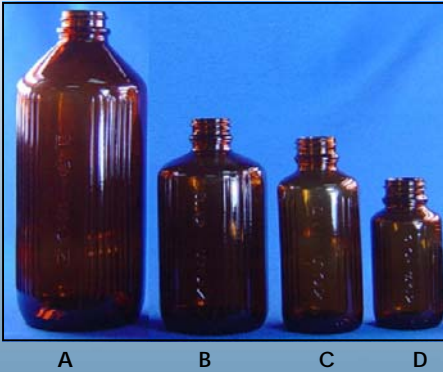

Poison Bottles

ITEM	CODE	DESCRIPTION	CLOSURE	HEIGHT	DIAMETER
A	500170	500ml Poison	28mm Screw	186mm	73mm
B	500165	200ml Poison	24mm Screw	122mm	61mm
C	500160	100ml Poison	24mm Screw	110mm	45mm
D	500155	50ml Poison	24mm Screw	85mm	38mm